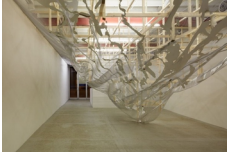

CRISTIN TIERNEY

Alois Kronschlaeger: Allotropisms
Exhibition Checklist
January 13 - February 19, 2011

Alois Kronschlaeger
Allotropisms, 2011
wire mesh, wood, poured paint
dimensions variable
site-specific installation, Cristin Tierney
Gallery, New York, New York
(CT-2570)