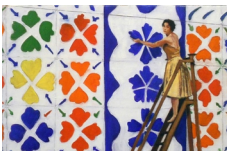

Joe Fig

Orchestration: Matisse's Muse, 2012
cataloging information with signature on verso

oil on canvas mounted on board and framed
9 x 14 inches