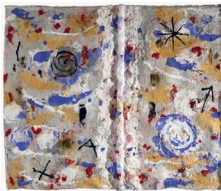

**Joan Snyder**  
*Iconic/Pulp*, 2011  
paper pulp, burlap, fabric, twigs, berries  
32 x 38 inches  
(CT-1220)

**Joan Snyder**  
*Like a Melon Field*, 2011  
paper pulp  
27 x 34 inches  
(68.6 x 86.4 cm)  
(CT-1218)

**Joan Snyder**  
*Moon Altar*, 2012  
paper pulp, fabric, rope, berries  
27.75 x 34.5 inches  
(CT-1380)

# CRISTIN TIERNEY

**Joan Snyder**  
*Pink Beauties*, 2011  
paper pulp  
21.5 x 20.5 inches  
(54.6 x 52.1 cm)  
(CT-1215)

**Joan Snyder**  
*Rose Garden*, 2010  
paper pulp, fabric, rosebuds  
27 x 34 inches  
(CT-1377)