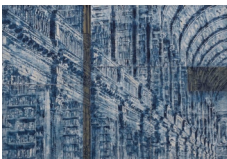

Jorge Tacla
Señal de Abandono 8, 2016
oil and cold wax on canvas
49 x 71 1/2 inches (124.5 x 181.6 cm)
(CT-5426)