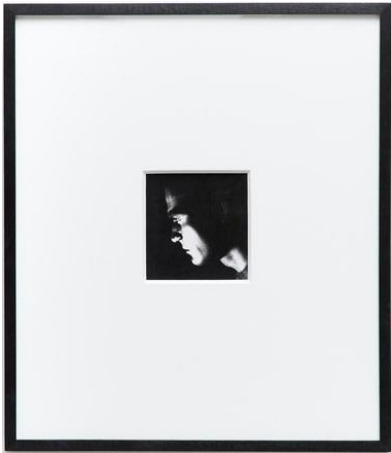

CRISTIN TIERNEY

peter campus  
Frieze Masters Working Checklist

**peter campus**  
*Head of a Man with Death on His Mind*, 1976  
video tape projection  
Edition of 1 plus 1 artist's proof  
(CT-667)

**peter campus**  
*Head of a Misanthropic Man*,  
1976-1977  
high definition digital video  
dimensions variable  
Edition of 5 plus 1 artist's proof  
(CT-1214)

**peter campus**  
*Head of a Sad Young Woman*,  
1976-77  
high definition digital video  
dimensions variable  
Edition of 5 plus 1 artist's proof  
(CT-26)

CRISTIN TIERNEY

**peter campus**  
*Man's Head*, 1978  
polaroid print  
3.94 x 3.06 inches (10 x 7.8 cm)  
(CT-1677)

**peter campus**  
*Man's Head*, 1978  
polaroid print  
4.38 x 3.38 inches  
(11.1 x 8.6 cm)  
(CT-1679)

**peter campus**  
*Man's Head*, 1978  
polaroid print  
3.44 x 2.75 inches (8.7 x 7 cm)  
(CT-1684)

**peter campus**  
*Woman's Head*, 1978  
polaroid print  
4 1/2 x 3 1/2 inches (11.4 x 8.9  
cm)  
(CT-1683)