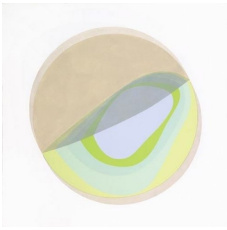

CRISTIN TIERNEY

Frieze Art Fair
Booth #SP24
May 2-6, 2018

Helen Lundeberg

Untitled (Sectioned Planet), 1969
signed and dated on verso
acrylic on canvas
36 x 36 inches (91.4 x 91.4 cm)
(CT-5953)

Helen Lundeberg

Naiad, 1968
signed and dated on verso
acrylic on canvas
30 x 54 inches (76.2 x 137.2 cm)
(CT-5280)

Helen Lundeberg

Untitled (Flower Form), 1966
signed, dated, and titled on verso
acrylic on canvas
60 x 60 inches (152.4 x 152.4 cm)
(CT-6072)

Helen Lundeberg

Wild Planet, 1965
signed and dated on verso
acrylic on canvas
60 x 60 inches (152.4 x 152.4 cm)
(CT-5279)

Helen Lundeberg

Planet #3, 1965
signed and dated on verso
acrylic and enamel on canvas
60 x 60 inches (152.4 x 152.4 cm)
(CT-5984)