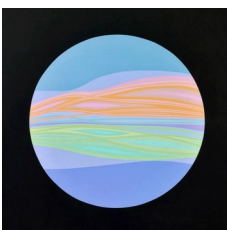

Helen Lundeberg

Planet #3, 1965
signed and dated on verso
acrylic and enamel on canvas
60 x 60 inches (152.4 x 152.4 cm)
(CT-5984)