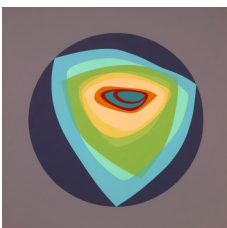

CRISTIN TIERNEY

Frieze Art Fair
Booth #SP24
May 2-6, 2018

Helen Lundeberg

Untitled (Sectioned Planet), 1969
signed and dated on verso
acrylic on canvas
36 x 36 inches (91.4 x 91.4 cm)
(CT-5953)

Helen Lundeberg

Naiad, 1968
signed and dated on verso
acrylic on canvas
30 x 54 inches (76.2 x 137.2 cm)
(CT-5280)

Helen Lundeberg

Untitled (Flower Form), 1966
signed, dated, and titled on verso
acrylic on canvas
60 x 60 inches (152.4 x 152.4 cm)
(CT-6072)