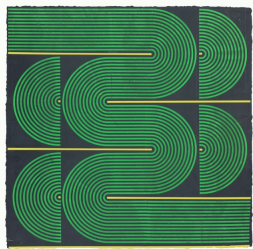

CRISTIN TIERNEY

Hard Edges: Lorser Feitelson, Elise Ferguson, Alois Kronschlaeger
1 March - 7 April 2018

Elise Ferguson

Racer
2018
pigmented plaster on panel
30 x 30 inches (76.2 x 76.2 cm)
CT-6065

Alois Kronschlaeger

Untitled
2018
aluminum mesh, Merino Wool, steel
48 inches (121.9 cm) diameter
CT-6066

Lorser Feitelson

Magical Space Forms
1962
oil and enamel on burlap
50 x 60 inches (127 x 152.4 cm)
CT-6057

Elise Ferguson

Bristol
2018
pigmented plaster on panel
24 x 24 inches (61 x 61 cm)
CT-6060

CRISTIN TIERNEY

Alois Kronschlaeger

Untitled
2018
aluminum mesh, Merino wool, Carbon
steel, MDF
68 3/4 x 78 3/4 inches (174.6 x 200 cm)
(fully extended)
CT-6068

Elise Ferguson

Pole Positions
2018
pigmented plaster on panel
48 x 24 inches (121.9 x 61 cm)
CT-6064

Alois Kronschlaeger

Untitled
2018
aluminum mesh, Carbon steel, Merino
Wool
48 inches (121.9 cm) diameter x 6 inches
(15.2 cm) wide
Base:
19 inches (48.3 cm)
CT-6067