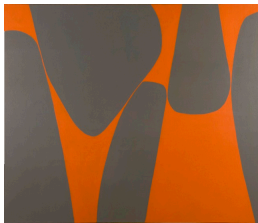

CRISTIN TIERNEY

Hard Edges: Lorser Feitelson, Elise Ferguson, Alois Kronschlaeger
1 March - 7 April 2018

Elise Ferguson

Racer
2018
pigmented plaster on panel
30 x 30 inches (76.2 x 76.2 cm)
CT-6065

Alois Kronschlaeger

Untitled
2018
aluminum mesh, Merino Wool, steel
48 inches (121.9 cm) diameter
CT-6066

Lorser Feitelson

Magical Space Forms
1962
oil and enamel on burlap
50 x 60 inches (127 x 152.4 cm)
CT-6057

Elise Ferguson

Bristol
2018
pigmented plaster on panel
24 x 24 inches (61 x 61 cm)
CT-6060

CRISTIN TIERNEY

Alois Kronschlaeger

Untitled
2018
aluminum mesh, Merino wool, Carbon
steel, MDF
68 3/4 x 78 3/4 inches (174.6 x 200 cm)
(fully extended)
CT-6068

Elise Ferguson

Pole Positions
2018
pigmented plaster on panel
48 x 24 inches (121.9 x 61 cm)
CT-6064

Alois Kronschlaeger

Untitled
2018
aluminum mesh, Carbon steel, Merino
Wool
48 inches (121.9 cm) diameter x 6 inches
(15.2 cm) wide
Base:
19 inches (48.3 cm)
CT-6067