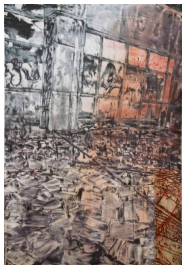

# CRISTIN TIERNEY

*Jorge Tacla: Sign of Abandonment*  
November 2 - December 16, 2017

**Jorge Tacla**  
*Señal de Abandono 24*  
2017  
oil and cold wax on canvas  
71 1/2 x 49 inches (181.6 x 124.5 cm)  
CT-5965

**Jorge Tacla**  
*Señal de Abandono 23*  
2017  
oil and cold wax on canvas  
80 x 80 inches (203.2 x 203.2 cm)  
CT-5966

**Jorge Tacla**  
*Señal de Abandono 25*  
2017  
oil and cold wax on canvas  
71 1/2 x 49 inches (181.6 x 124.5 cm)  
CT-5964