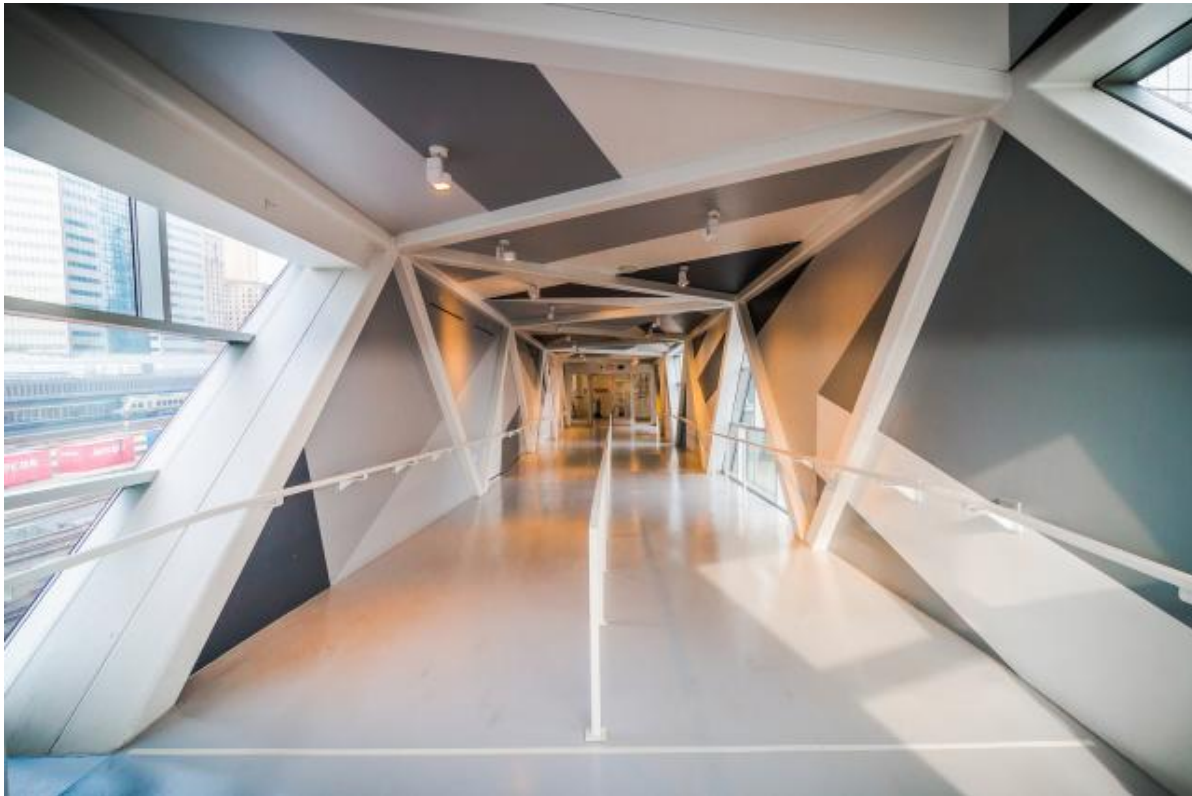

## Photo of the Day: Torque

June 13, 2017 12:00 am | by Jack Landau

Today's Photo of the Day features a relatively new piece of pedestrian infrastructure in Toronto's South Core area, submitted to our Flickr Pool by [A Great Capture](#). This shot shows the interior of the [Jennifer Marman and Daniel Borins](#) and [FIRM a.d.](#)-designed "Torque" pedestrian bridge, spanning Lower Simcoe Street and connecting the Southcore Financial Centre and Delta Hotel with the surrounding PATH network.

"Torque" pedestrian bridge, image by A Great Capture via Flickr