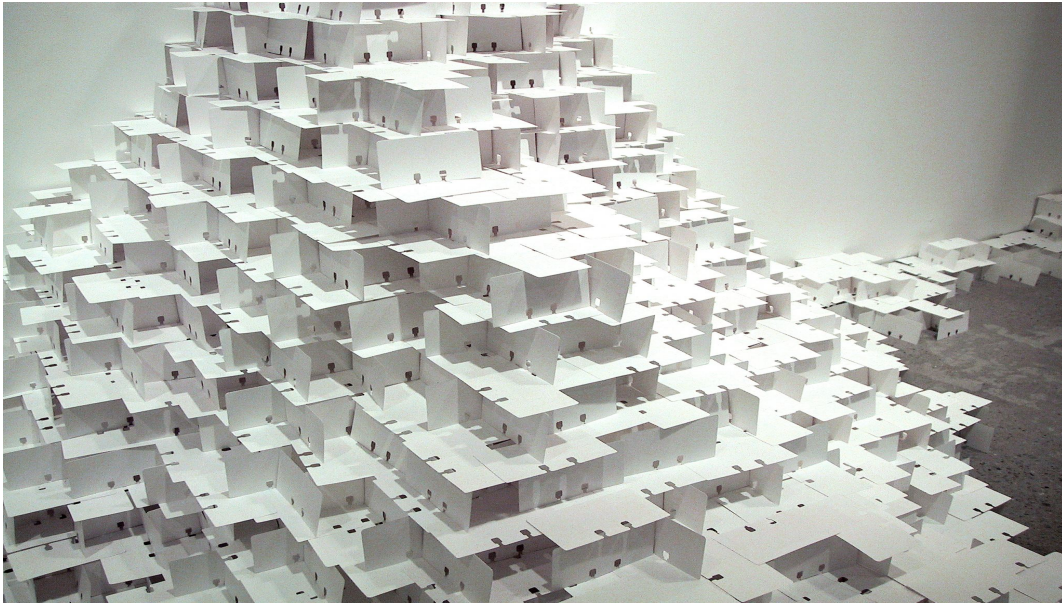

Dear Friends, Please join us for a presentation and Q&A session with
Architectural Intersections' artist:

Jean Shin
Monday, April 11, 2016 from 6:00 – 7:00 PM.

Jean Shin, *Carte Blanche Constructions*. 2001. Installation. Lehman College Art Gallery.

In *Carte Blanche*, masses of blank rolodex cards are composed into precarious structures that are reminiscent of cliff dwellings. In our digital age, rolodex cards hint at obsolescence and outdated systems of communication. The white surface reads as information erased, no longer needed, and inaccessible. *Carte Blanche* is an elaborate construction where each card is dependent on the next, mirroring the network of social contacts within our fragile existence. Jean Shin will hold a Q&A at the gallery to discuss the method, inspirations and processes of her installation.